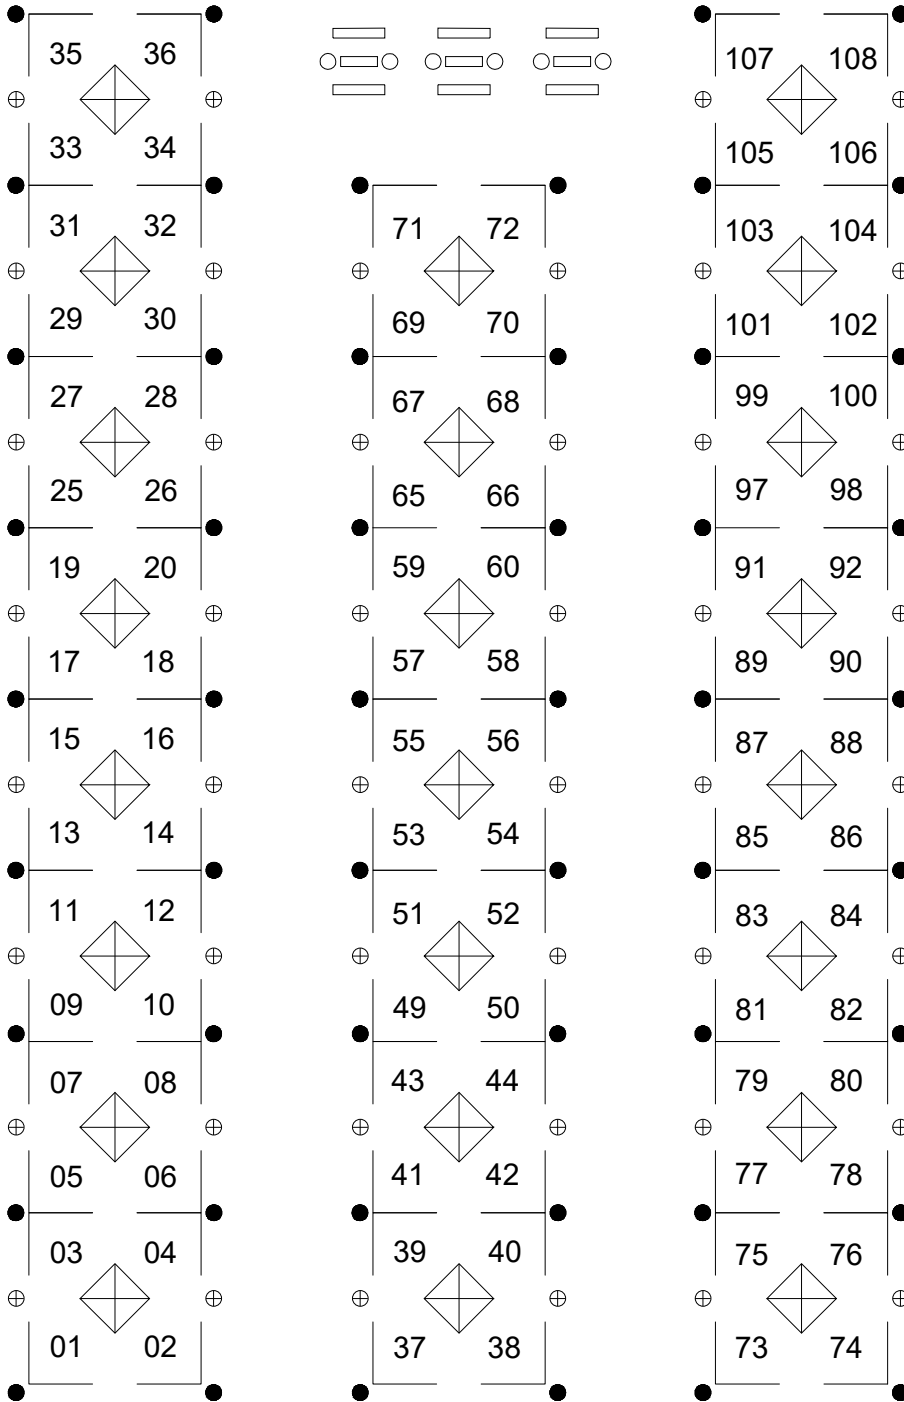

BAR

PROJECT WALL by world-architects.com

HELPDESK

CLOAKROOM

SEMINAR ROOM

ENTRANCE